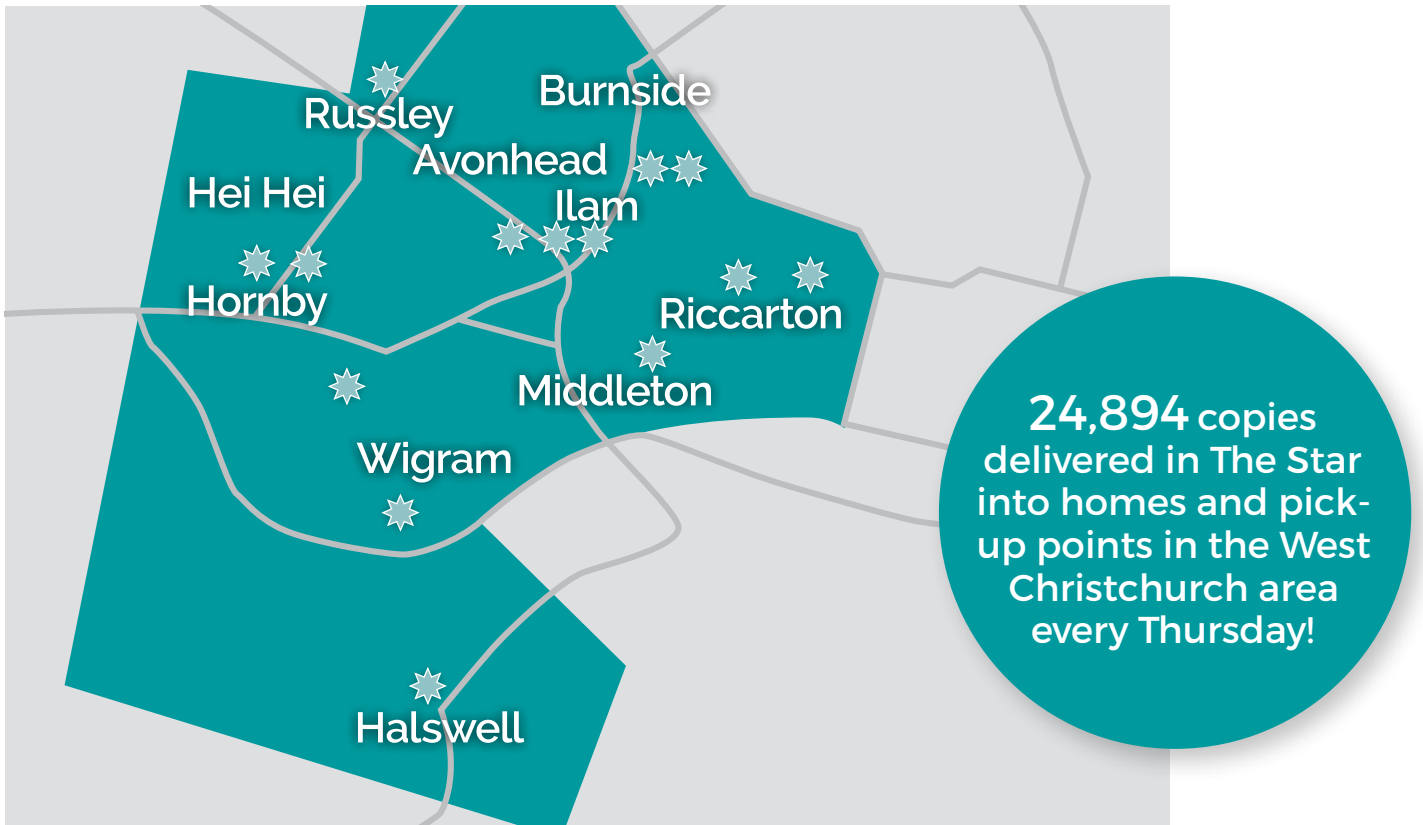

## Rate Card 2021

---

---

**Read us in print, online  
or on your smart phone 24/7**

---

**24,894 copies** delivered in The Star, into homes and pick up points in the West Christchurch area **every Thursday!**

Delivered to homes in: Templeton, Islington, Hei Hei, Broomfield, Halswell, Oaklands, Westlake, Hornby, Wigram, Sockburn, Church Corner, Ilam, Russley, Hyde Park, Avonhead, Riccarton Park, Riccarton.

\* Pick up points