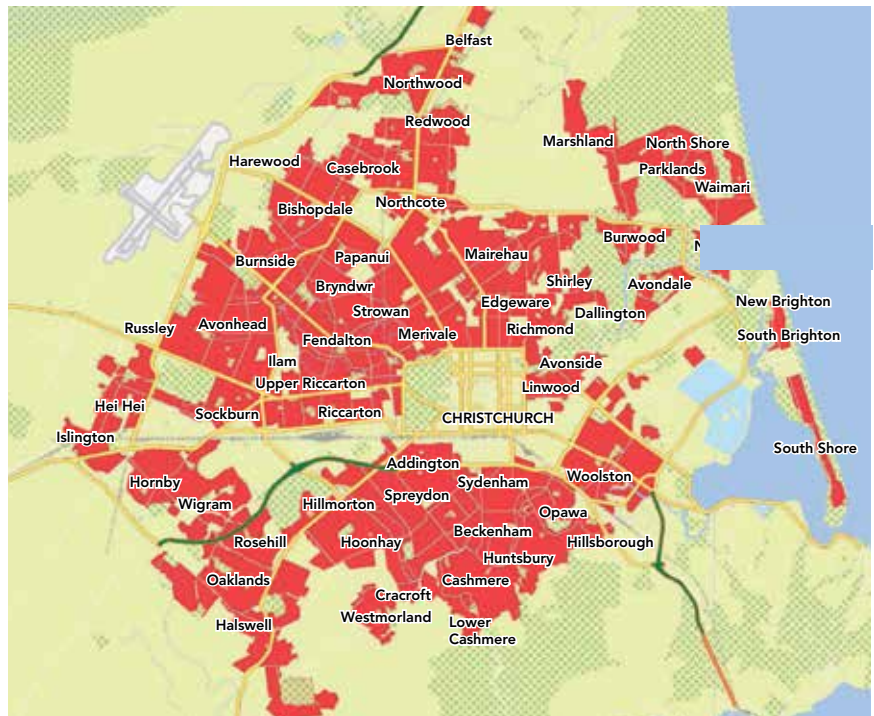

93,000 copies delivered every Thursday

Contact

To obtain the right advertising solution in The Star, please contact your Account Manager or one of our team today. Phone 03 379 7100.

Alternatively email shane@starmedia.kiwi

Star Media Level 1, 359 Lincoln Road, Christchurch

PO Box 1467 Christchurch 8140