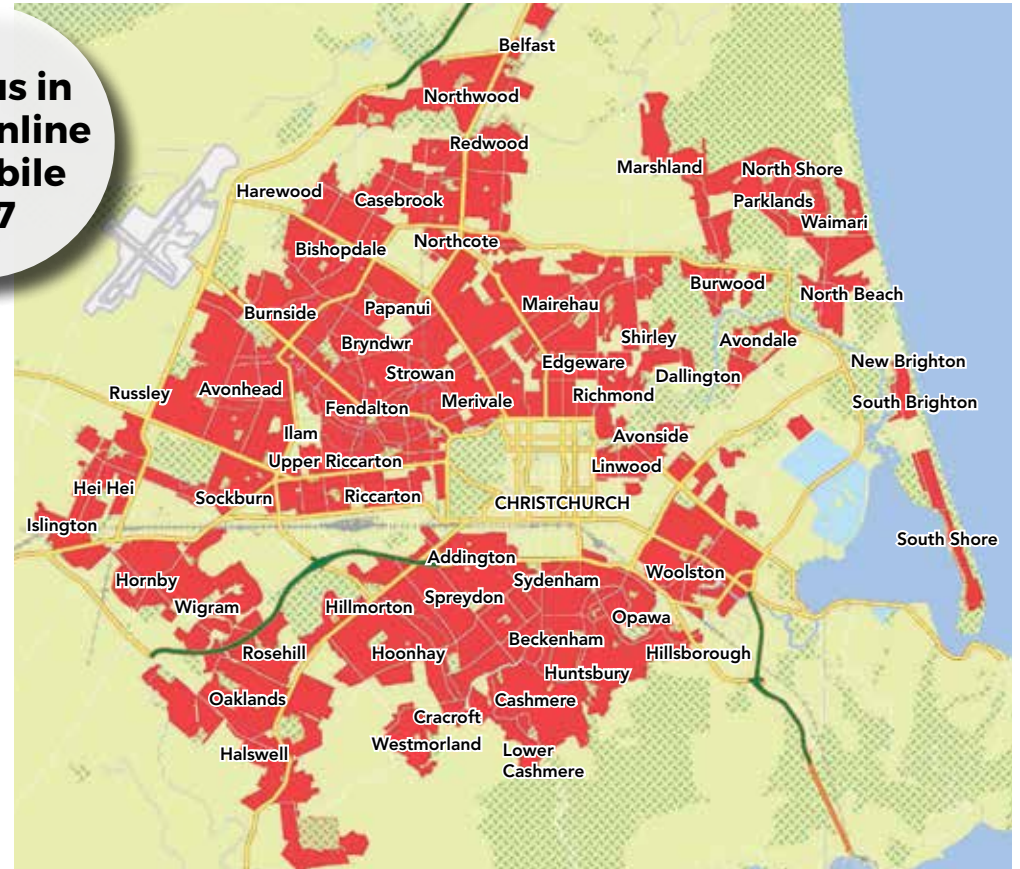

**Advertise in The Star
and be seen by
91,000* readers**

Largest circulating newspaper in Christchurch

What can The Star offer you?

- Reach into 80,000 Christchurch homes where buying decisions are made.

- Greater reach than any other Christchurch newspaper.
- Modern design and engaging layout.
- Engaging content, with new reading environments.
- Popular Thursday publication date with increased pagination to ensure maximum readership.

**Read us in
print, online
or mobile
24/7**

Large circulation for maximum reach

80,000 copies of The Star are delivered into Christchurch every Thursday, giving your business the saturation, and most importantly the results, you need. Copies are home delivered and also available at prominent retail outlets across our city.

Star News Website

Local news is now available online at www.starnews.co.nz

All our latest stories can be read online, so no matter where you are, our community news is always accessible.

* Source: Nielsen National Readership Report: Newspapers Q2 2022-Q1 2023 .

Trusted.

Newspapers | Magazines | Events | Digital

www.starmedia.kiwi

Star * Media