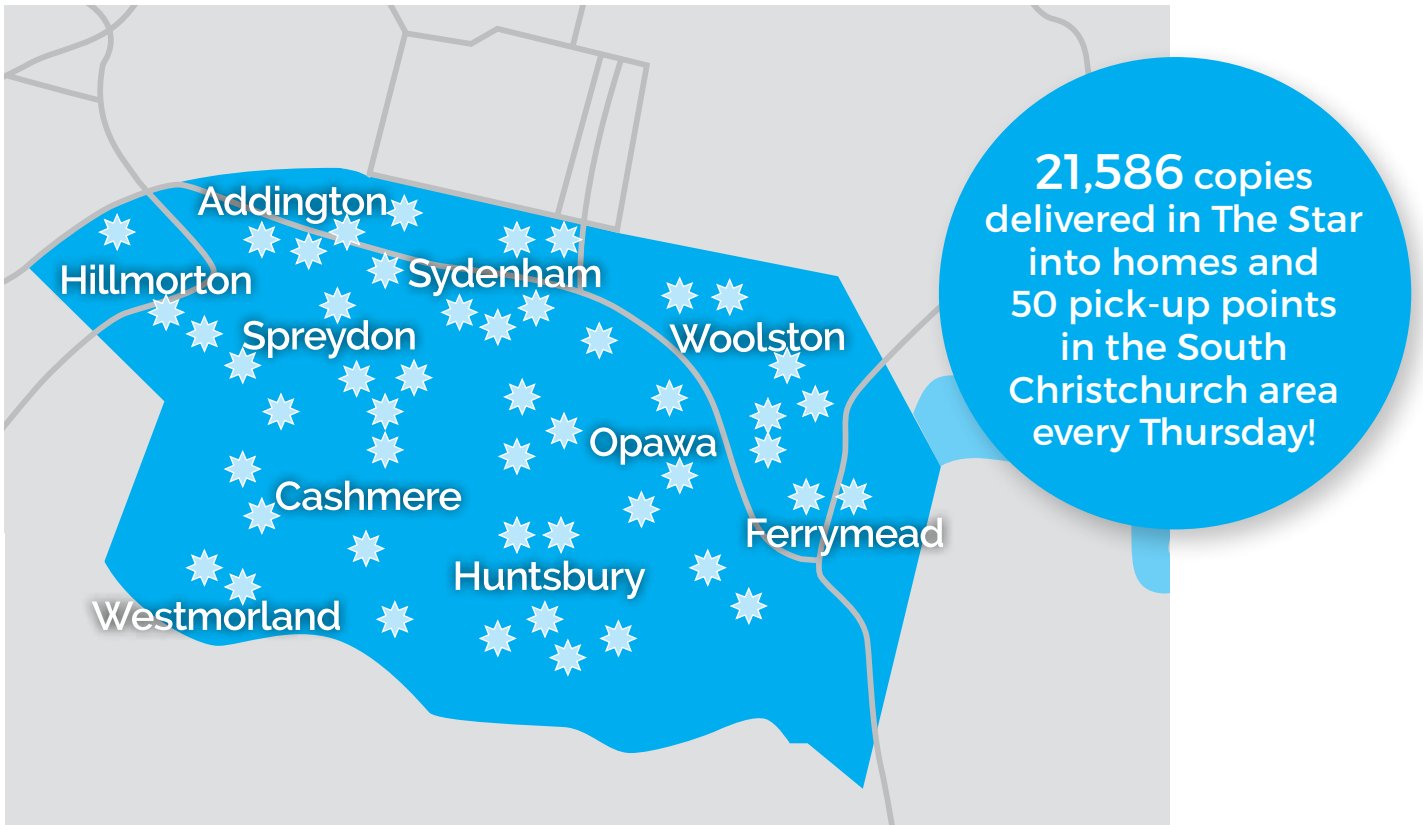

# southernview

Rate Card 2021

Read us in print, online  
or on your smart phone 24/7

**21,586 copies** delivered in The Star, into homes and 50 pick up points in the South Christchurch area **every Thursday.**

Delivered to homes in: Spreydon, Hoon Hay, Hillmorton, Cracroft, Cashmere, St Martins, Somerfield, Sydenham, Addington, Waltham, Opawa, Beckenham, Huntsbury, Woolston.

\* Pick up points