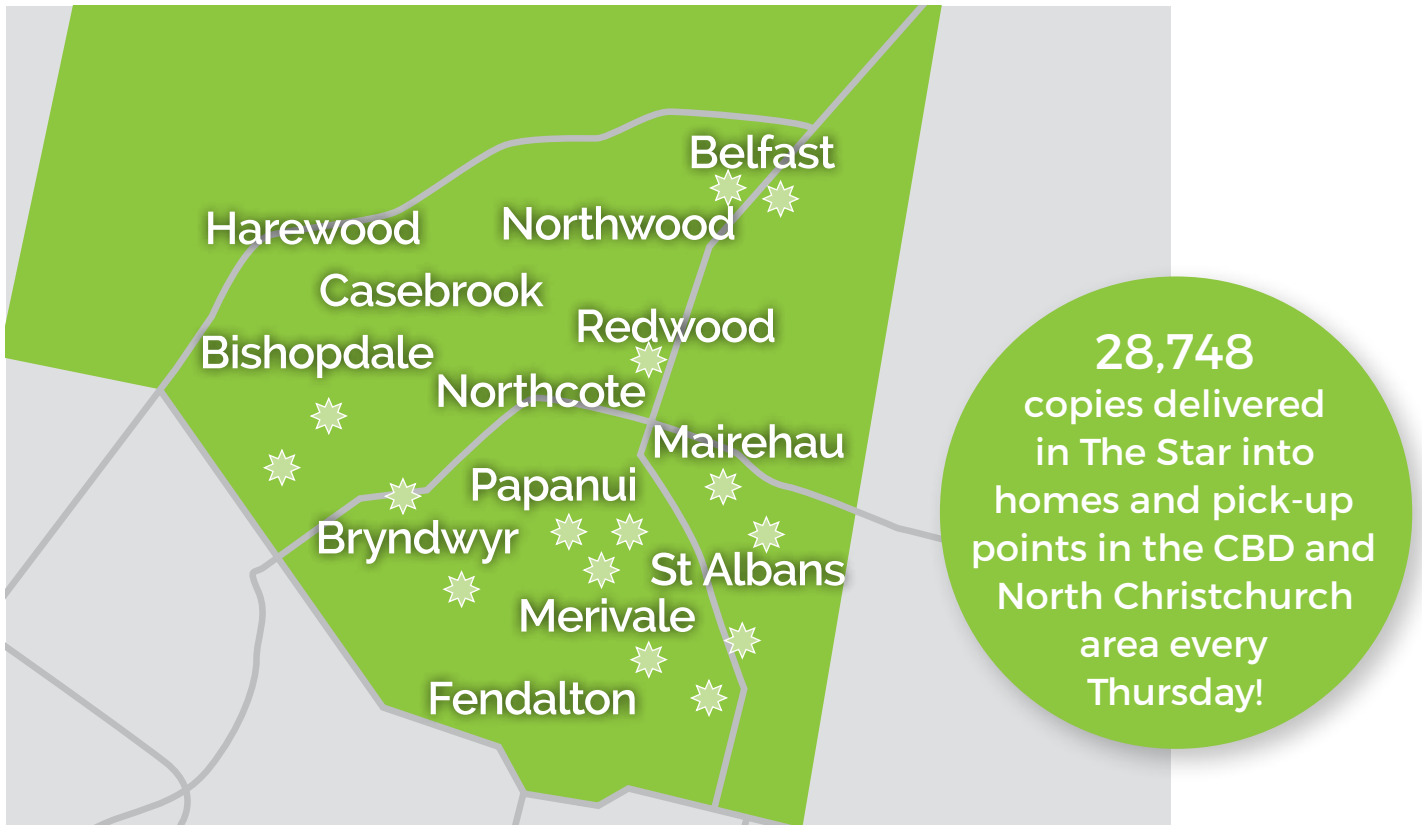

nor'westnews

Rate Card 2021

Your best
read local
newspaper

**Read us in print, online
or on your smart phone 24/7**

28,748 copies delivered in The Star, into homes and
pick up points in the CBD and North Christchurch area
every Thursday!

Delivered to homes in: Harewood, Burnside, Bishopdale, Bryndwyr, Fendalton, Merivale, St Albans, Mairehau, Papanui, Casebrook, Redwood, Regents Park, Styx Mill, Northwood, Belfast, Strowan.

★ Pick up points