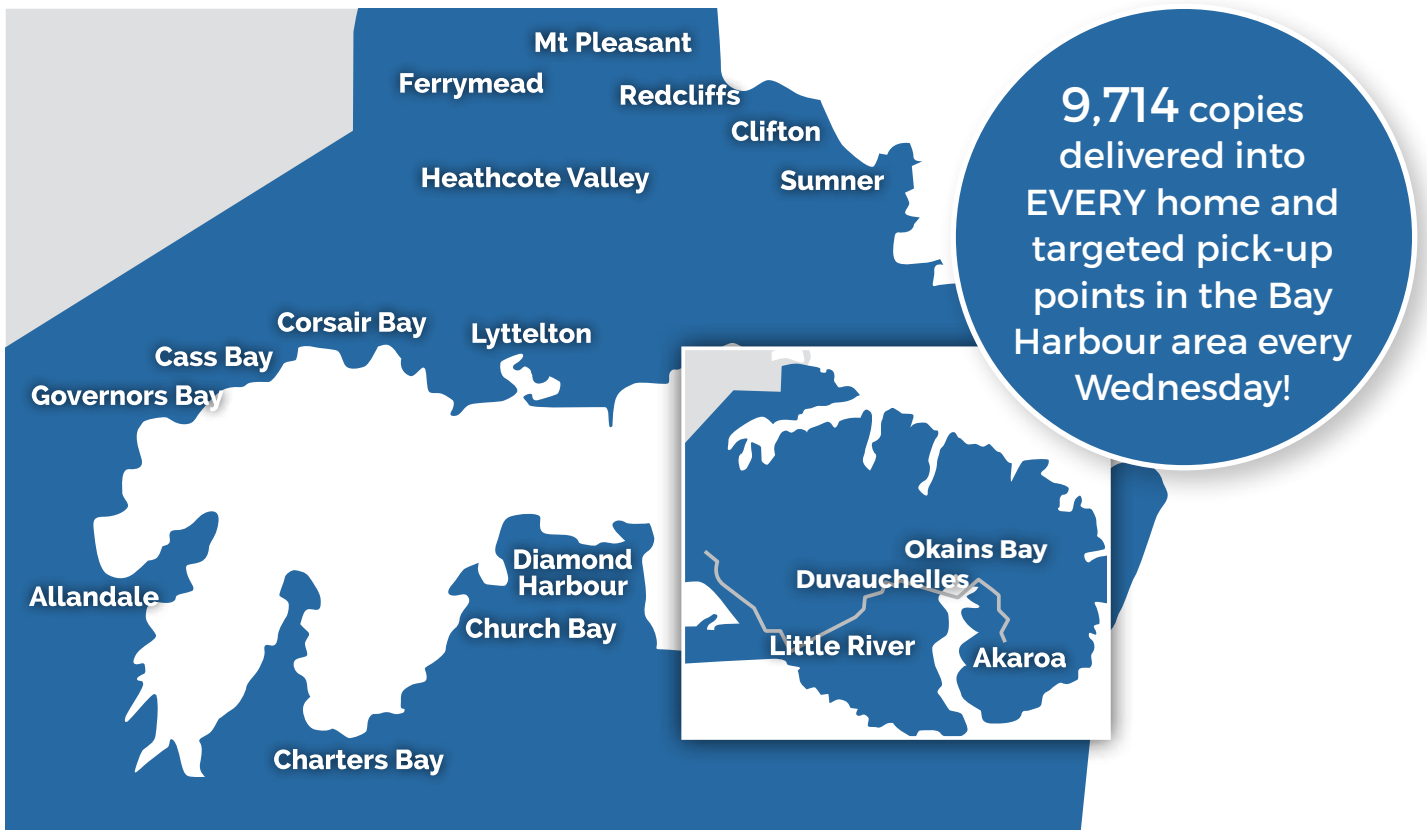

bay harbournews

Rate Card 2021

**Read us in print, online
or on your smart phone 24/7**

9,714 copies delivered into EVERY home
in the Bay Harbour area **every Wednesday!**

Delivered to homes in: Brookhaven, Heathcote, Ferrymead, Redcliffs, Mt Pleasant, Sumner, Lyttelton, Diamond Harbour, Governors Bay, Akaroa.

Star * Media

Read us online at
starmedia.kiwi/digital-editions/

All our latest stories can be read online, no matter where you are, our local community news is always accessible 24/7 anywhere in the world!